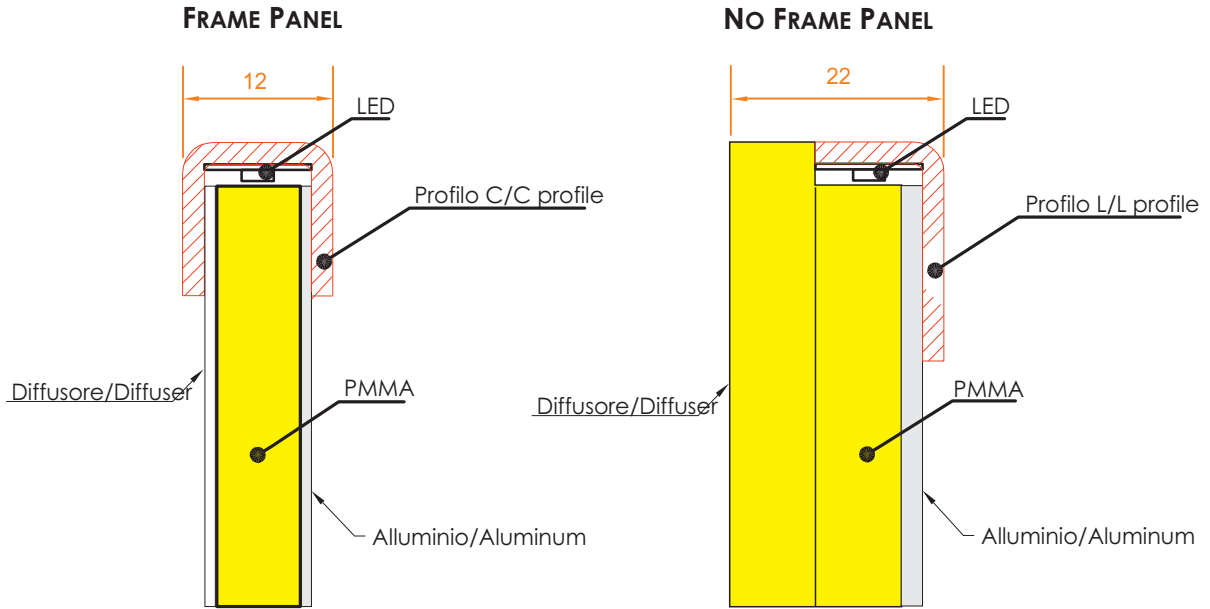

It is a Lighting System on the PMMA screen (methacrylate) which offers customers the possibilities to customize sizes, panel shapes and LEDs colors.

CARATTERISTICHE/FEATURES:

- Pannello in PMMA con tecnologia LED/PMMA panels with LED technology
- Sistema professionale per illuminazione/retroilluminazione realizzato con pannelli luminosi ultrasottili. Professional system for lighting/back-lighting made of ultra-thin light panels
- Spessore ridotto/Small Thickness
- Alta resa luminosa/High light quality
- Consumo minimo/Minimum consumption
- Possibilità di accostare più pannelli tra loro grazie alla loro medesima intensità luminosa che emanano, in modo da avere uniformità su tutta l'area. Possibility to pull together several panels thanks to the same light intensity in order to have uniformity overall the area.

CARATTERISTICHE TECNICHE/TECHNICAL DETAILS

| MetacriLED | Pannello in PMMA con tecnologia LED/ PMMA panel with LEDs technology |
|---|--|
| SORGENTE LUMINOSA/LIGHT SOURCE | LED |
| DIMENSIONI MAX STANDARD DI LAVORAZIONE/ MAXIMUM STANDARD SIZES WORKING | 1000x3000 mm |
| LUMINOSITÀ/BRIGHTNESS | 6500/9500 Lux |
| CONSUMO/MQ (LED BIANCHI) CONSUMPTION/SQ (WHITE LEDs) | 40/80 Watt mq 40/80 Watt sq |
| CONSUMO/MQ (LED RGB) CONSUMPTION/SQ.MT (LEDs RGB) | 30/60 Watt mq 30/60 Watt sq |
| ALIMENTAZIONE STANDARD/STANDARD POWER | 24V DC |
| SPESORE TOTALE (CORNICE IN ALLUMINIO) TOTAL THICKNESS (ALUMINUM FRAME) | da 12 a 22 mm in funzione della tipologia richiesta/ from 12 to 22 mm (depend on the type of request) |
| TEMPERATURA OPERATIVA/OPERATING TEMPERATURE | -15° +75° |

METACRILED

DETTAGLI TECNICI/TECHNICAL DETAILS

Misure espresse in mm/Measurement in mm
Misure indicative soggette a variazioni/Approximate dimensions that can be change

ELSHINE

New Lighting Technologies

MetacellLED